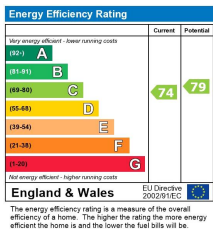

Viewing by appointment only
Power Property Management
7 The Square, Martlesham Heath, Ipswich, Suffolk IP5 3SL
Tel: 01473 598892 Email: info@powerproperty.co.uk Website: powerproperty.co.uk/

Whilst every effort is made to ensure the accuracy of these details, it should be noted that the measurements are approximate only. Floorplans are for representation purposes only and prepared according to the RICS Code of Measuring Practice by our floorplan provider. Therefore, the layout of doors, windows and rooms are approximate and should be regarded as such by any prospective tenant.